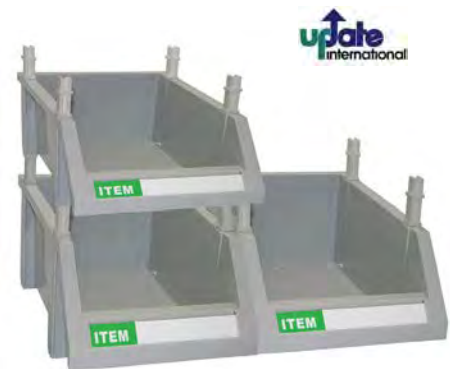

update
international