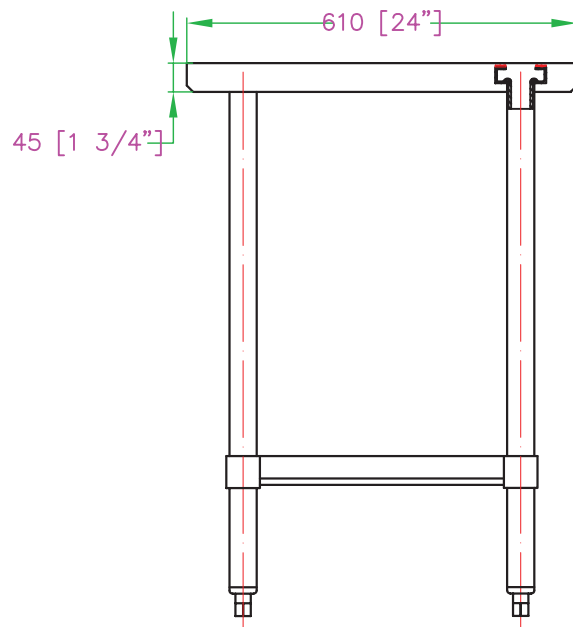

Distributed by:
DISTEX
www.distex.ca
Your Premium Partner