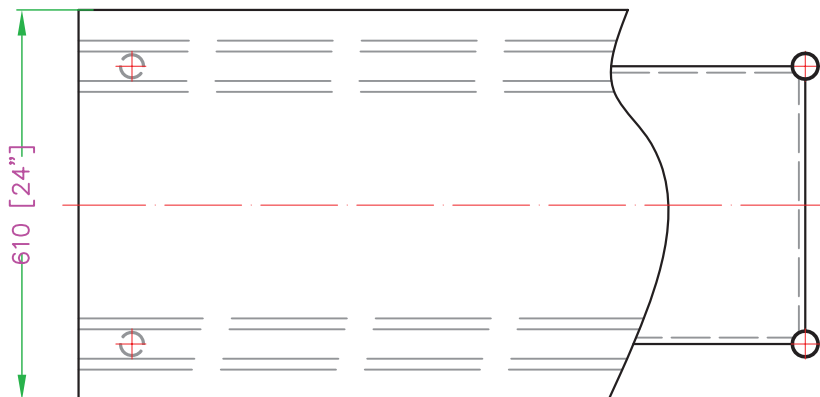

Distributed by:
DISTEX
www.distex.ca
Your Premium Partner