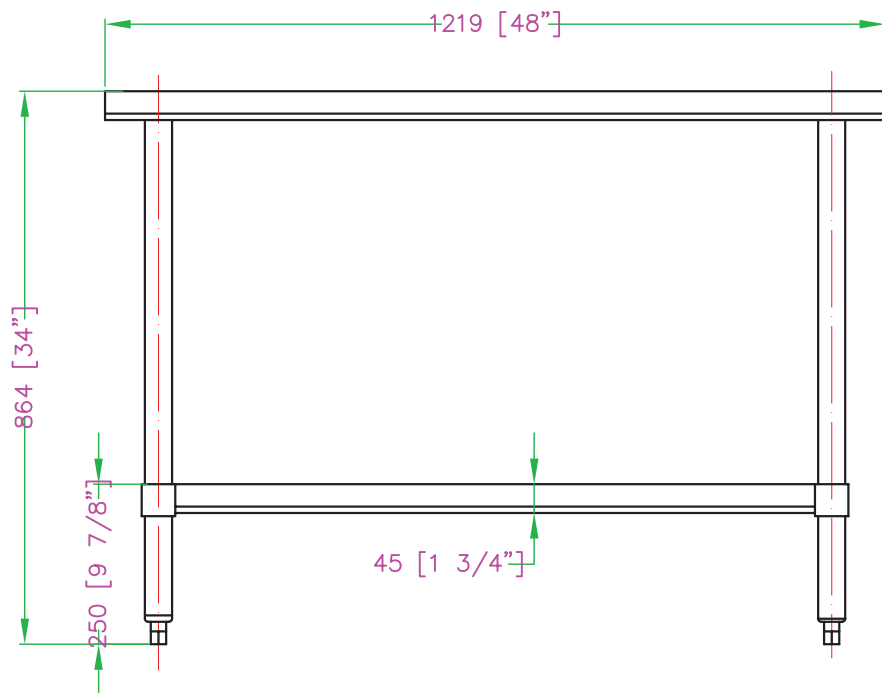

Distributed by:
DISTEX
www.distex.ca
Your Premium Partner