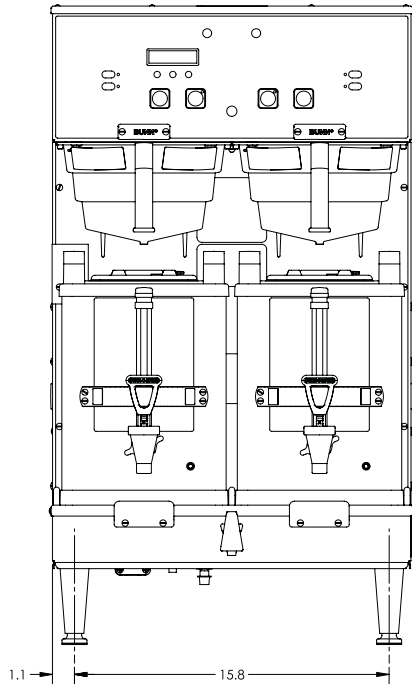

1 Gallon Dual SH DBC - Low Profile

with 1 gallon SH Servers
(servers and drip tray sold separately)
Dimensions: 32.0 H x 18" W x 21.2" D
(81.3cm H x 45.7cm W x 53.8cm D)

For current specification sheets and other information, go to www.bunn.com.

SST Smart Funnel®
Product No. : 32643.0000

1 SH Stand
Product No. : 27825.0000

2 SH Stand
Product No. : 27875.0000

Model

Dual SH DBC, Low Profile

Agency Listing

Dimensions & Specifications

Model	Product #	Volts	Amps	Total Watts	Brewing Capacity	Cu. Ft.	Shipping Weight	Net Weight	Ready-to-use Weight	Cord Attached
Dual SH DBC	33500.0046	120/208-240	23.9-29.1	4980-6800	14.5-19.3 gal/hr	13	98 lbs.	94 lbs.	164 lbs.	No

Note: Soft Heat® Brewers and Servers are boxed and shipped separately.

Electrical: Brewer is 3-wires plus ground service rated at 120/208V-240V, single phase 60 Hz.

Plumbing: 20-90 psi (69-621 kPa). Machine supplied with 1/4" (6.4 mm) male fitting.