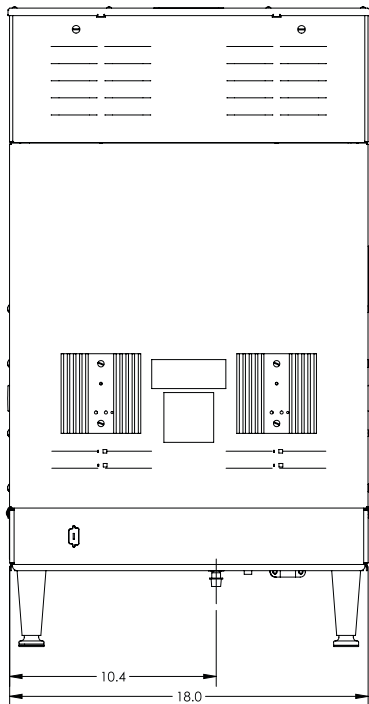

Dimensions & Specifications

Model	Product #	Volts	Amps	Total Watts	Brewing Capacity	Cu. Ft.	Shipping Weight	Net Weight	Ready-to-use Weight	Cord Attached
Dual SH DBC	33500.0046	120/208-240	23.9-29.1	4980-6800	14.5-19.3 gal/hr	13	98 lbs.	94 lbs.	164 lbs.	No

Note: Soft Heat® Brewers and Servers are boxed and shipped separately.

Electrical: Brewer is 3-wires plus ground service rated at 120/208V-240V, single phase 60 Hz.

Plumbing: 20-90 psi (69-621 kPa). Machine supplied with 1/4" (6.4 mm) male fitting.

Bunn-O-Matic® Corporation - 1400 Stevenson Drive Springfield, Illinois 62703 • 800-637-8606 • 217-529-6601 • Fax 217-529-6644 • www.bunn.com

BUNN® practices continuous product research and improvement. We reserve the right to change specifications and product design without notice. Such revisions do not entitle the buyer to corresponding changes, improvements, additions or replacements for previously purchased equipment.

All dimensions shown in inches.

6/13 © Bunn-O-Matic Corporation