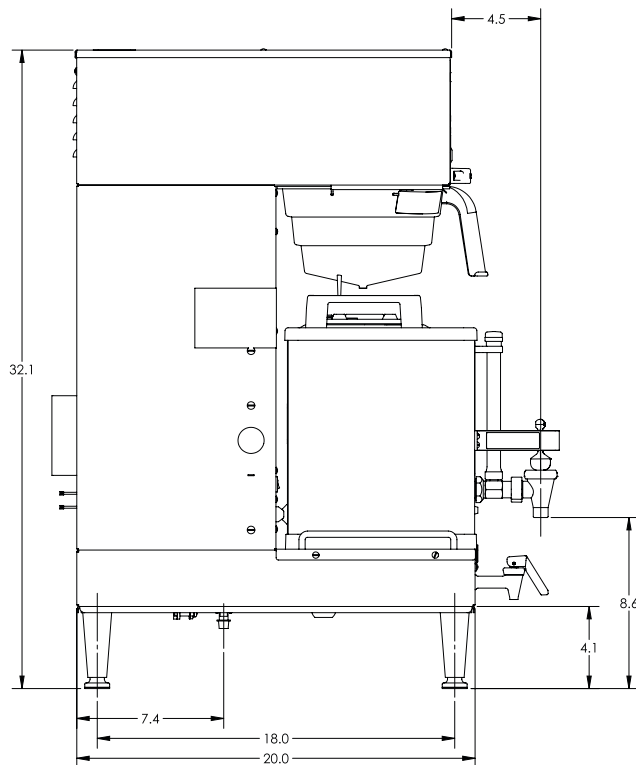

Dimensions & Specifications

Model	Product #	Volts	Amps	Total Watts	Brewing Capacity	Cu. Ft.	Shipping Weight	Net Weight	Ready-to-use Weight	Cord Attached
Dual SH DBC	33500.0046	120/208-240	23.9-29.1	4980-6800	14.5-19.3 gal/hr	13	98 lbs.	94 lbs.	164 lbs.	No

Note: Soft Heat® Brewers and Servers are boxed and shipped separately.

Electrical: Brewer is 3-wires plus ground service rated at 120/208V-240V, single phase 60 Hz.

Plumbing: 20-90 psi (69-621 kPa). Machine supplied with 1/4" (6.4 mm) male fitting.

Bunn-O-Matic® Corporation - 1400 Stevenson Drive Springfield, Illinois 62703 • 800-637-8606 • 217-529-6601 • Fax 217-529-6644 • www.bunn.com

BUNN® practices continuous product research and improvement. We reserve the right to change specifications and product design without notice. Such revisions do not entitle the buyer to corresponding changes, improvements, additions or replacements for previously purchased equipment.

All dimensions shown in inches.

6/13 © Bunn-O-Matic Corporation